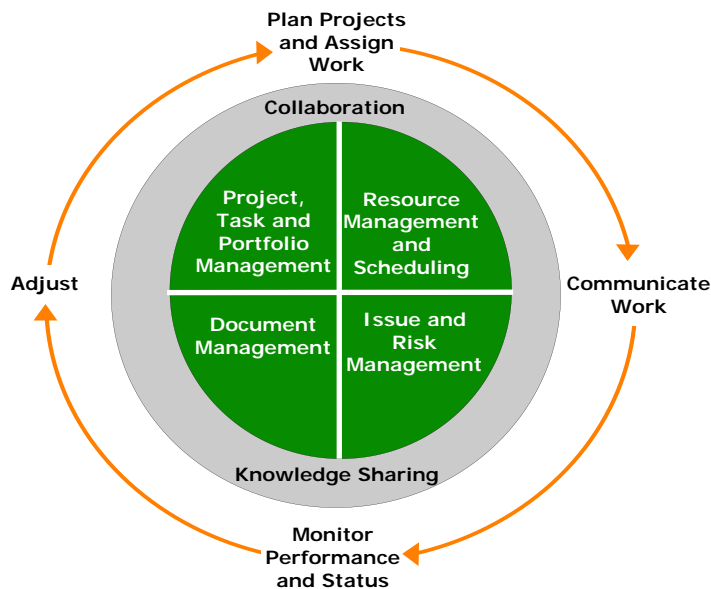

MJI TeamWorks allows organisations to manage their projects more efficiently, provides their teams with the information required to operate effectively, enables the sharing of information and knowledge and optimises resource utilisation.

Centralised management, complete visibility, better decisions

MJI TeamWorks provides a proven, scalable solution for managing multiple projects, managing resources and managing the access to, and delivery, of information.

- Manage a portfolio of projects and initiatives centrally
- Gain full visibility of projects, resources and schedules
- Optimise utilisation of people through resource management and capacity planning
- Minimise risk, problems and the impact of issues
- Deliver a collaboration framework to teams thereby allowing them to work together
- Manage the storage and publication of documents and electronic media

Effective collaboration, project management, resources utilisation and document management is fast becoming key to organisations who depend on high value knowledge workers, operating in today's demanding business environment against critical timescales.

- Team collaboration
- Multi-project management and scheduling
- Resource management
- Document management
- Project cost management
- Issue and incident management
- Distributed team support
- Client, customer and 3rd party collaboration
- Case and campaign management
- Timesheets and time management
- Project analysis dashboard

Contact details

MJI Consulting, Carrington Business Park, Carrington, Manchester, M31 4DD, UK

Switchboard: +44 (0) 161 776 4055 **Sales:** +44 (0) 161 776 4058 **Fax:** +44 (0) 161 776 4056

Email: info@mjiteamworks.com **Web:** www.mjiteamworks.com